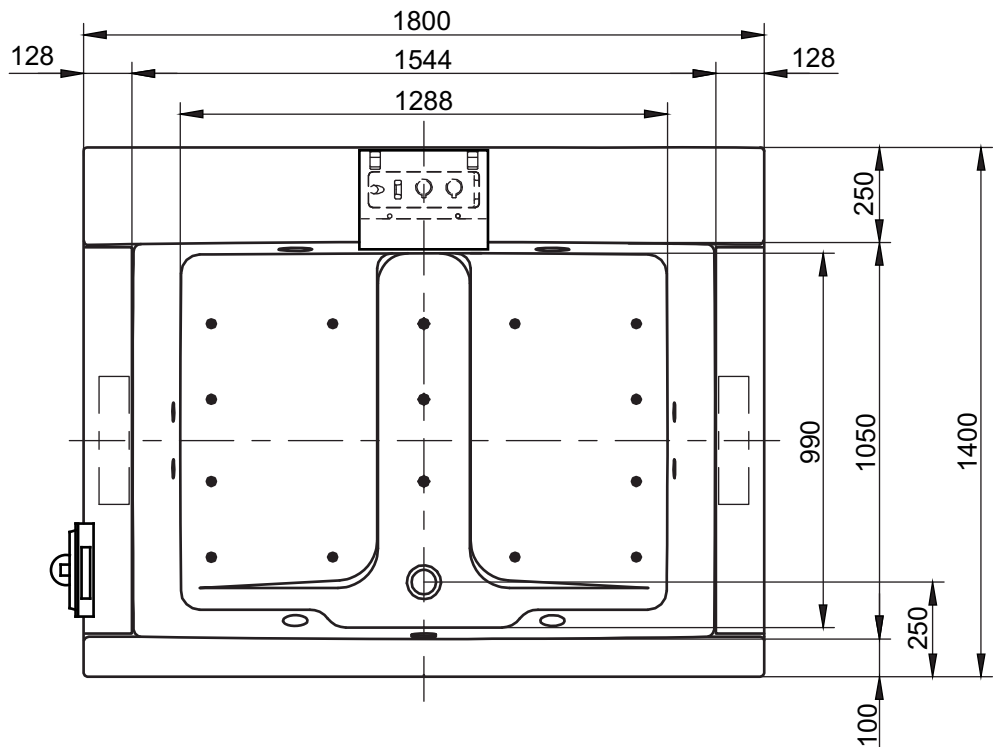

±0=OKFFB

Designation
NEOREST SERIES SE
 Whirlpool Bathtub (for two persons) PKZ1800E

TOTO

Altered		Scale	1:20
		Signed	T.G.
		Date	12/07/13

This drawing including the respective data may neither be duplicated nor modified nor altered without the consent of TOTO Europe GmbH. The usage of the data/technical drawings takes place at user's own risk and under exclusion of any liability of TOTO Europe GmbH and/or of the companies of the TOTO-Group. The indicated dimensions are not binding; products are subject to change. Measurements shown may be subject to small variations or are indicative.

□ Controller stand / Halterung der Bedieneinheit / Socle du contrôleur / Supporto del controller

□ Function module / Funktionseinheit / Module fonctionnel / Modulo delle funzioni

Designation
NEOREST SERIES SE
 Whirlpool Bathtub (for two persons) PKZ1800E

TOTO

Altered		Scale	
			Signed
		Date	12/07/13

This drawing including the respective data may neither be duplicated nor modified nor altered without the consent of TOTO Europe GmbH. The usage of the data/technical drawings takes place at user's own risk and under exclusion of any liability of TOTO Europe GmbH and/or of the companies of the TOTO-Group. The indicated dimensions are not binding; products are subject to change. Measurements shown may be subject to small variations or are indicative.