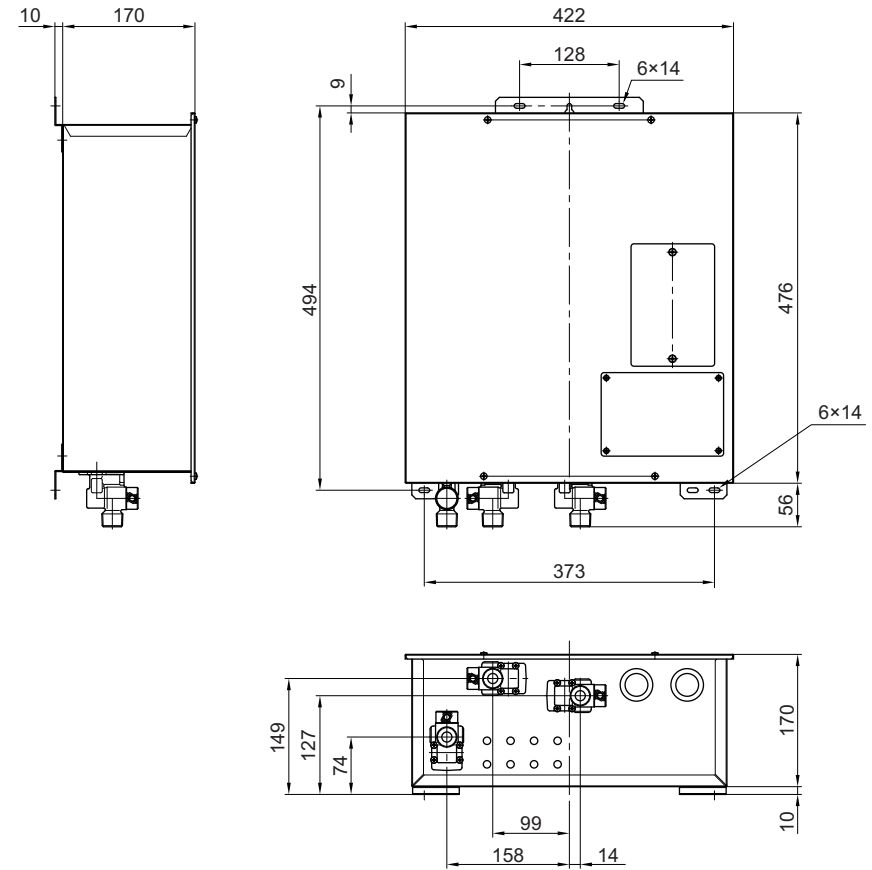

±0=OKFFB

Designation
NEOREST SERIES SE
 Whirlpool Bathtub (for two persons) PKZ1800E

TOTO

Altered		Scale	1:20
		Signed	T.G.
		Date	12/07/13

This drawing including the respective data may neither be duplicated nor modified nor altered without the consent of TOTO Europe GmbH. The usage of the data/technical drawings takes place at user's own risk and under exclusion of any liability of TOTO Europe GmbH and/or of the companies of the TOTO-Group. The indicated dimensions are not binding; products are subject to change. Measurements shown may be subject to small variations or are indicative.

□ Controller stand / Halterung der Bedieneinheit / Socle du contrôleur / Supporto del controller

□ Function module / Funktionseinheit / Module fonctionnel / Modulo delle funzioni

Designation
NEOREST SERIES SE
 Whirlpool Bathtub (for two persons) PKZ1800E

TOTO

Altered		Scale	
			Signed
		Date	12/07/13

This drawing including the respective data may neither be duplicated nor modified nor altered without the consent of TOTO Europe GmbH. The usage of the data/technical drawings takes place at user's own risk and under exclusion of any liability of TOTO Europe GmbH and/or of the companies of the TOTO-Group. The indicated dimensions are not binding; products are subject to change. Measurements shown may be subject to small variations or are indicative.