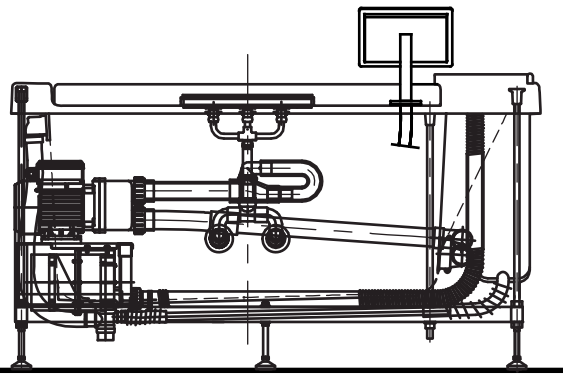

±0=OKFFB

Designation
NEOREST SERIES SE
 Whirlpool Bathtub (for two persons) PKZ1800E

TOTO

Altered		Scale	1:20
		Signed	T.G.
		Date	12/07/13

This drawing including the respective data may neither be duplicated nor modified nor altered without the consent of TOTO Europe GmbH. The usage of the data/technical drawings takes place at user's own risk and under exclusion of any liability of TOTO Europe GmbH and/or of the companies of the TOTO-Group. The indicated dimensions are not binding; products are subject to change. Measurements shown may be subject to small variations or are indicative.

□ Controller stand / Halterung der Bedieneinheit / Socle du contrôleur / Supporto del controller

□ Function module / Funktionseinheit / Module fonctionnel / Modulo delle funzioni

Designation
NEOREST SERIES SE
 Whirlpool Bathtub (for two persons) PKZ1800E