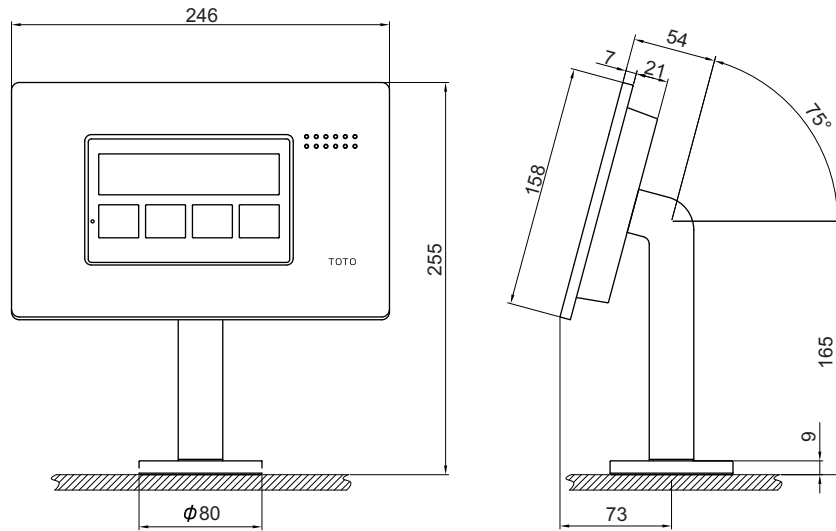

±0=OKFFB

Designation
NEOREST SERIES SE
 Whirlpool Bathtub (for two persons) PKZ1800E

TOTO

Altered		Scale	1:20
		Signed	T.G.
		Date	12/07/13

This drawing including the respective data may neither be duplicated nor modified nor altered without the consent of TOTO Europe GmbH. The usage of the data/technical drawings takes place at user's own risk and under exclusion of any liability of TOTO Europe GmbH and/or of the companies of the TOTO-Group. The indicated dimensions are not binding; products are subject to change. Measurements shown may be subject to small variations or are indicative.

□ Controller stand / Halterung der Bedieneinheit / Socle du contrôleur / Supporto del controller

□ Function module / Funktionseinheit / Module fonctionnel / Modulo delle funzioni

Designation
NEOREST SERIES SE
 Whirlpool Bathtub (for two persons) PKZ1800E

TOTO

Altered		Scale	
			Signed
		Date	12/07/13

This drawing including the respective data may neither be duplicated nor modified nor altered without the consent of TOTO Europe GmbH. The usage of the data/technical drawings takes place at user's own risk and under exclusion of any liability of TOTO Europe GmbH and/or of the companies of the TOTO-Group. The indicated dimensions are not binding; products are subject to change. Measurements shown may be subject to small variations or are indicative.