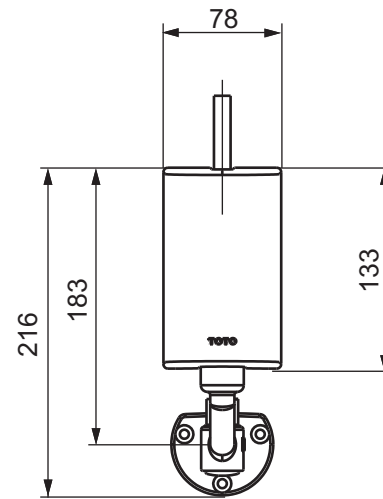

TO BE COMBINED WITH

1. Single water unit (4L/min) TN789V565
2. Thermostatic unit (4L/min) TN7810V565

Designation		TOTO	
PUBLIC SERIES Auto faucet traditional TEN12AWV205			
Altered		Scale 1:5	
		Signed	T.G.
		Date	22/02/2011
			<small>This drawing including the respective data may neither be duplicated nor modified nor altered without the consent of TOTO Europe GmbH. The usage of the data/technical drawings takes place at user's own risk and under exclusion of any liability of TOTO Europe GmbH and/or of the companies of the TOTO-Group. The indicated dimensions are not binding; products are subject to change. Measurements shown may be subject to small variations or are indicative.</small>

Designation		TOTO	
PUBLIC SERIES Single water unit (2L/min) TN789V765 Single water unit (3L/min) TN789V465 Single water unit (4L/min) TN789V565			
Altered		Scale	
		1:5	
		Signed	T.G.
		Date	22/02/2010
		<small>This drawing including the respective data may neither be duplicated nor modified nor altered without the consent of TOTO Europe GmbH. The usage of the data/technical drawings takes place at user's own risk and under exclusion of any liability of TOTO Europe GmbH and/or of the companies of the TOTO-Group. The indicated dimensions are not binding; products are subject to change. Measurements shown may be subject to small variations or are indicative.</small>	