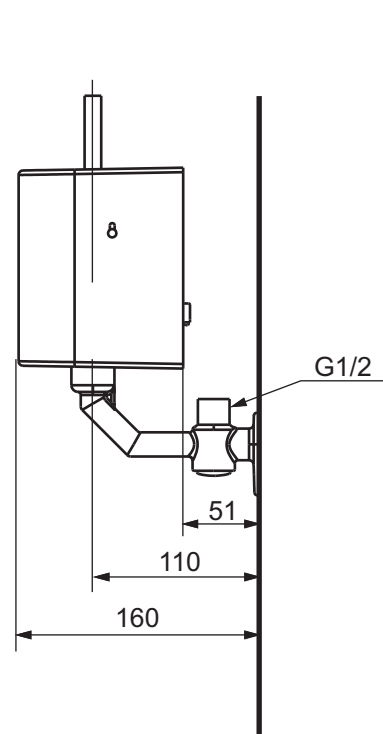

TO BE COMBINED WITH

1. Single water unit (4L/min) TN789V565
2. Thermostatic unit (4L/min) TN7810V565

Designation		TOTO	
PUBLIC SERIES Auto faucet traditional TEN12AWV205			
Altered		Scale 1:5	
		Signed	T.G.
		Date	22/02/2011
			<small>This drawing including the respective data may neither be duplicated nor modified nor altered without the consent of TOTO Europe GmbH. The usage of the data/technical drawings takes place at user's own risk and under exclusion of any liability of TOTO Europe GmbH and/or of the companies of the TOTO-Group. The indicated dimensions are not binding; products are subject to change. Measurements shown may be subject to small variations or are indicative.</small>

Designation		TOTO	
PUBLIC SERIES Single water unit (2L/min) TN789V765 Single water unit (3L/min) TN789V465 Single water unit (4L/min) TN789V565			
Altered		Scale	
		1:5	
		Signed	T.G.
		Date	22/02/2010
		<small>This drawing including the respective data may neither be duplicated nor modified nor altered without the consent of TOTO Europe GmbH. The usage of the data/technical drawings takes place at user's own risk and under exclusion of any liability of TOTO Europe GmbH and/or of the companies of the TOTO-Group. The indicated dimensions are not binding; products are subject to change. Measurements shown may be subject to small variations or are indicative.</small>	