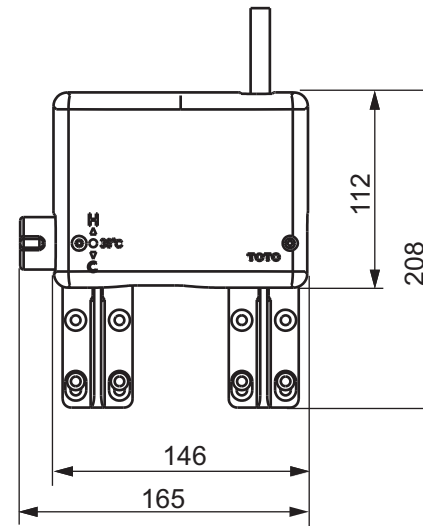

TO BE COMBINED WITH

1. Single water unit (4L/min) TN789V565
2. Thermostatic unit (4L/min) TN7810V565

Designation		TOTO	
PUBLIC SERIES Auto faucet traditional TEN12AWV205			
Altered		Scale 1:5	
		Signed	T.G.
		Date	22/02/2011
			<small>This drawing including the respective data may neither be duplicated nor modified nor altered without the consent of TOTO Europe GmbH. The usage of the data/technical drawings takes place at user's own risk and under exclusion of any liability of TOTO Europe GmbH and/or of the companies of the TOTO-Group. The indicated dimensions are not binding; products are subject to change. Measurements shown may be subject to small variations or are indicative.</small>

Designation		TOTO	
PUBLIC SERIES Single water unit (2L/min) TN789V765 Single water unit (3L/min) TN789V465 Single water unit (4L/min) TN789V565			
Altered		Scale	
		1:5	
		Signed	T.G.
		Date	22/02/2010
		<small>This drawing including the respective data may neither be duplicated nor modified nor altered without the consent of TOTO Europe GmbH. The usage of the data/technical drawings takes place at user's own risk and under exclusion of any liability of TOTO Europe GmbH and/or of the companies of the TOTO-Group. The indicated dimensions are not binding; products are subject to change. Measurements shown may be subject to small variations or are indicative.</small>	