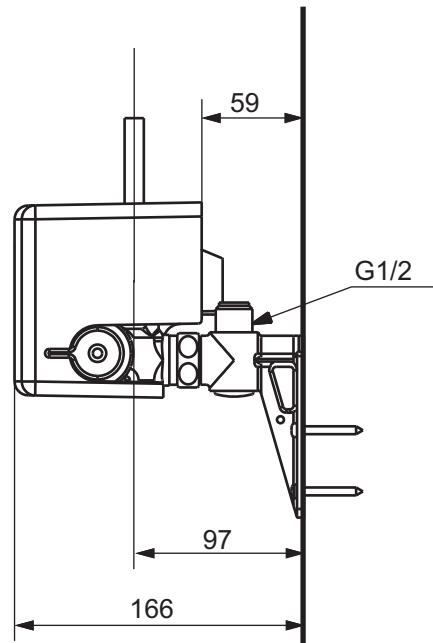

TO BE COMBINED WITH

1. Single water unit (4L/min) TN789V565
2. Thermostatic unit (4L/min) TN7810V565

Designation		TOTO	
PUBLIC SERIES Auto faucet traditional TEN12AWV205			
Altered		Scale 1:5	
		Signed	T.G.
		Date	22/02/2011
			<small>This drawing including the respective data may neither be duplicated nor modified nor altered without the consent of TOTO Europe GmbH. The usage of the data/technical drawings takes place at user's own risk and under exclusion of any liability of TOTO Europe GmbH and/or of the companies of the TOTO-Group. The indicated dimensions are not binding; products are subject to change. Measurements shown may be subject to small variations or are indicative.</small>

Designation		TOTO	
PUBLIC SERIES Single water unit (2L/min) TN789V765 Single water unit (3L/min) TN789V465 Single water unit (4L/min) TN789V565			
Altered		Scale	
		1:5	
		Signed	T.G.
		Date	22/02/2010
		<small>This drawing including the respective data may neither be duplicated nor modified nor altered without the consent of TOTO Europe GmbH. The usage of the data/technical drawings takes place at user's own risk and under exclusion of any liability of TOTO Europe GmbH and/or of the companies of the TOTO-Group. The indicated dimensions are not binding; products are subject to change. Measurements shown may be subject to small variations or are indicative.</small>	