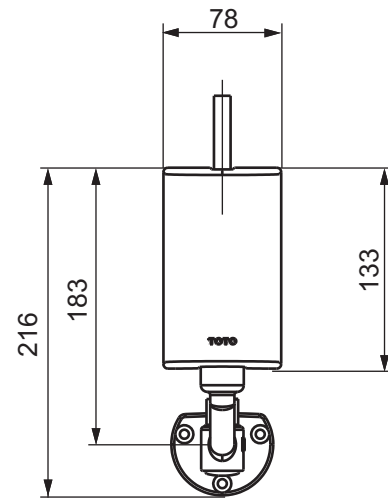

TO BE COMBINED WITH

1. Single water unit (4L/min) TN789V565
2. Thermostatic unit (4L/min) TN7810V565

Designation		TOTO	
PUBLIC SERIES Auto faucet modern square TEN12AWV305			
Altered		Scale	This drawing including the respective data may neither be duplicated nor modified nor altered without the consent of TOTO Europe GmbH. The usage of the data/technical drawings takes place at user's own risk and under exclusion of any liability of TOTO Europe GmbH and/or of the companies of the TOTO-Group. The indicated dimensions are not binding; products are subject to change. Measurements shown may be subject to small variations or are indicative.
		1:5	
		Signed T.G.	
		Date	22/02/2011

Designation		PUBLIC SERIES	
		Single water unit (2L/min) TN789V765	
		Single water unit (3L/min) TN789V465	
		Single water unit (4L/min) TN789V565	
Altered		Scale	1:5
		Signed	T.G.
		Date	22/02/2010

TOTO

Designation		TOTO	
PUBLIC SERIES Thermostatic unit (2L/min) TN7810V765 Thermostatic unit (3L/min) TN7810V465 Thermostatic unit (4L/min) TN7810V565			
Altered		Scale	This drawing including the respective data may neither be duplicated nor modified nor altered without the consent of TOTO Europe GmbH. The usage of the data/technical drawings takes place at user's own risk and under exclusion of any liability of TOTO Europe GmbH and/or of the companies of the TOTO-Group. The indicated dimensions are not binding; products are subject to change. Measurements shown may be subject to small variations or are indicative.
		1:5	
		Signed T.G.	
		Date 22/02/2011	