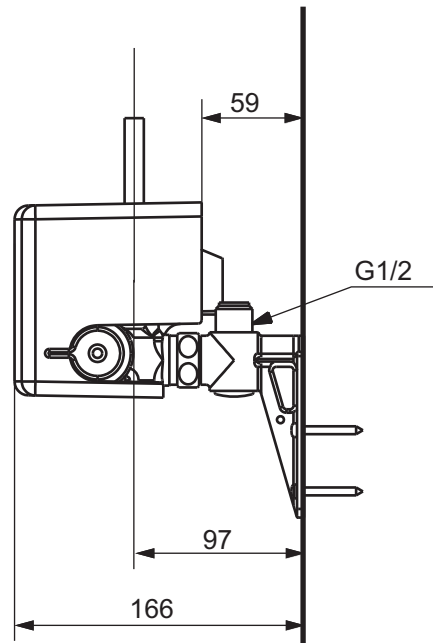

TO BE COMBINED WITH

1. Auto faucet Curved   TEN40AWV105
2. Auto faucet Curved   TEN40AWV205
3. Auto faucet Traditional   TEN12AWV205
4. Auto faucet Modern curved   TEN12AWV105
5. Auto faucet Modern square   TEN12AWV305
6. Auto faucet Traditional curved   TEN12AWV505

Designation		TOTO	
PUBLIC SERIES Thermostatic unit (2L/min) TN7810V765 Thermostatic unit (3L/min) TN7810V465 Thermostatic unit (4L/min) TN7810V565			
Altered		Scale	This drawing including the respective data may neither be duplicated nor modified nor altered without the consent of TOTO Europe GmbH. The usage of the data/technical drawings takes place at user's own risk and under exclusion of any liability of TOTO Europe GmbH and/or of the companies of the TOTO-Group. The indicated dimensions are not binding; products are subject to change. Measurements shown may be subject to small variations or are indicative.
		1:5	
		Signed T.G.	
		Date 22/02/2011