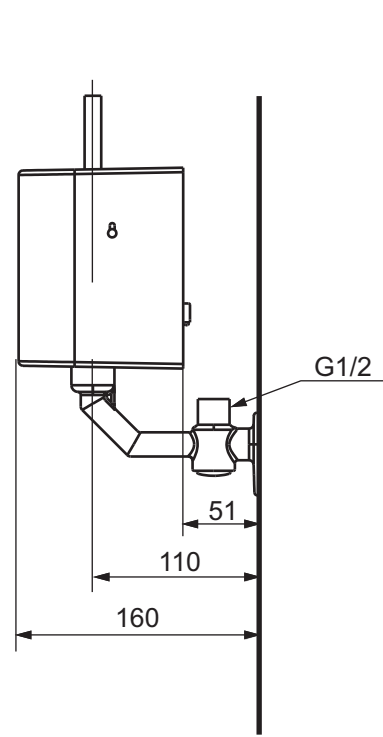

TO BE COMBINED WITH

1. Single water unit (4L/min) TN789V565
2. Thermostatic unit (4L/min) TN7810V565

Designation		TOTO	
PUBLIC SERIES Auto faucet modern square TEN12AWV305			
Altered		Scale	This drawing including the respective data may neither be duplicated nor modified nor altered without the consent of TOTO Europe GmbH. The usage of the data/technical drawings takes place at user's own risk and under exclusion of any liability of TOTO Europe GmbH and/or of the companies of the TOTO-Group. The indicated dimensions are not binding; products are subject to change. Measurements shown may be subject to small variations or are indicative.
		1:5	
		Signed T.G.	
		Date	22/02/2011

Designation		PUBLIC SERIES	
		Single water unit (2L/min) TN789V765	
		Single water unit (3L/min) TN789V465	
		Single water unit (4L/min) TN789V565	
Altered		Scale	1:5
		Signed	T.G.
		Date	22/02/2010

TOTO