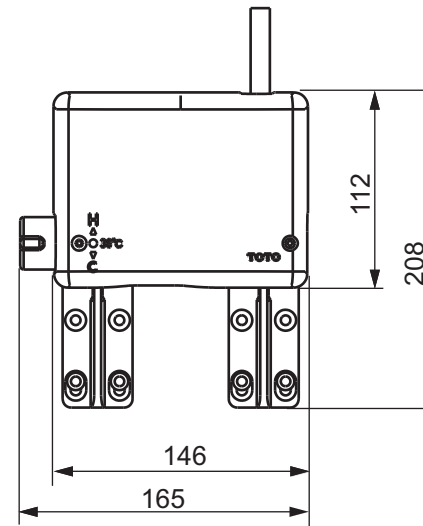

TO BE COMBINED WITH

1. Auto faucet Curved   TEN40AWV105
2. Auto faucet Curved   TEN40AWV205
3. Auto faucet Traditional   TEN12AWV205
4. Auto faucet Modern curved   TEN12AWV105
5. Auto faucet Modern square   TEN12AWV305
6. Auto faucet Traditional curved   TEN12AWV505

Designation		TOTO	
PUBLIC SERIES Thermostatic unit (2L/min) TN7810V765 Thermostatic unit (3L/min) TN7810V465 Thermostatic unit (4L/min) TN7810V565			
Altered		Scale	This drawing including the respective data may neither be duplicated nor modified nor altered without the consent of TOTO Europe GmbH. The usage of the data/technical drawings takes place at user's own risk and under exclusion of any liability of TOTO Europe GmbH and/or of the companies of the TOTO-Group. The indicated dimensions are not binding; products are subject to change. Measurements shown may be subject to small variations or are indicative.
		1:5	
		Signed T.G.	
		Date 22/02/2011