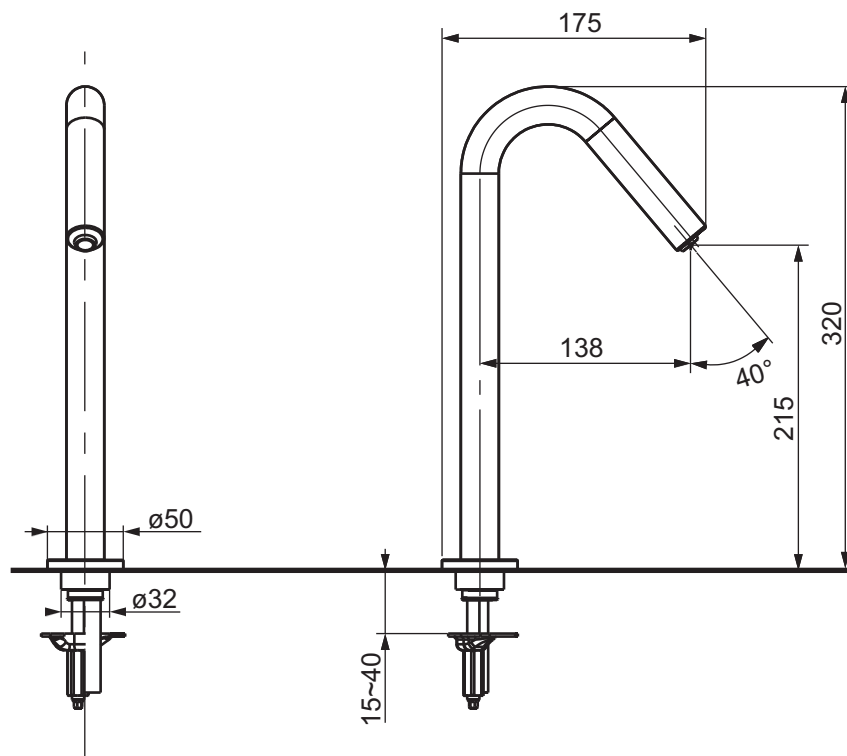

Designation
PUBLIC SERIES
Auto faucet traditional curved
TEN12AWV505

TOTO

Altered		Scale	1:5
		Signed	T.G.
	Date	06/09/2010	

This drawing including the respective data may neither be duplicated nor modified nor altered without the consent of TOTO Europe GmbH. The usage of the data/technical drawings takes place at user's own risk and under exclusion of any liability of TOTO Europe GmbH and/or of the companies of the TOTO-Group. The indicated dimensions are not binding; products are subject to change. Measurements shown may be subject to small variations or are indicative.