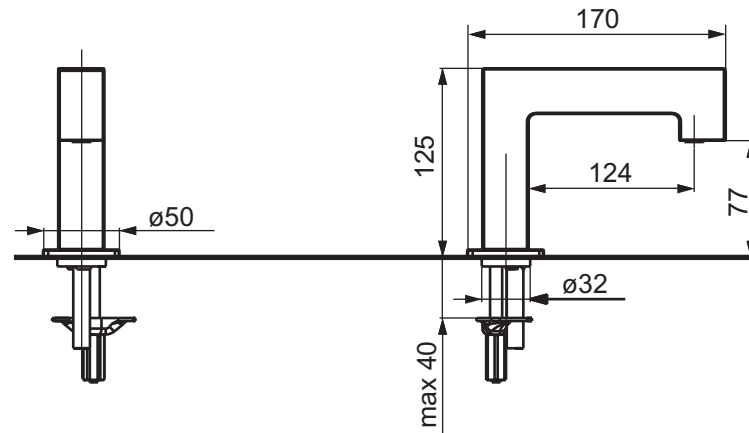

Designation		TOTO		
PUBLIC SERIES Auto faucet modern square TEN12AWV305				
Altered		Scale	This drawing including the respective data may neither be duplicated nor modified nor altered without the consent of TOTO Europe GmbH. The usage of the data/technical drawings takes place at user's own risk and under exclusion of any liability of TOTO Europe GmbH and/or of the companies of the TOTO-Group. The indicated dimensions are not binding; products are subject to change. Measurements shown may be subject to small variations or are indicative.	
		1:5		
		Signed		T.G.
		Date	06/09/2010