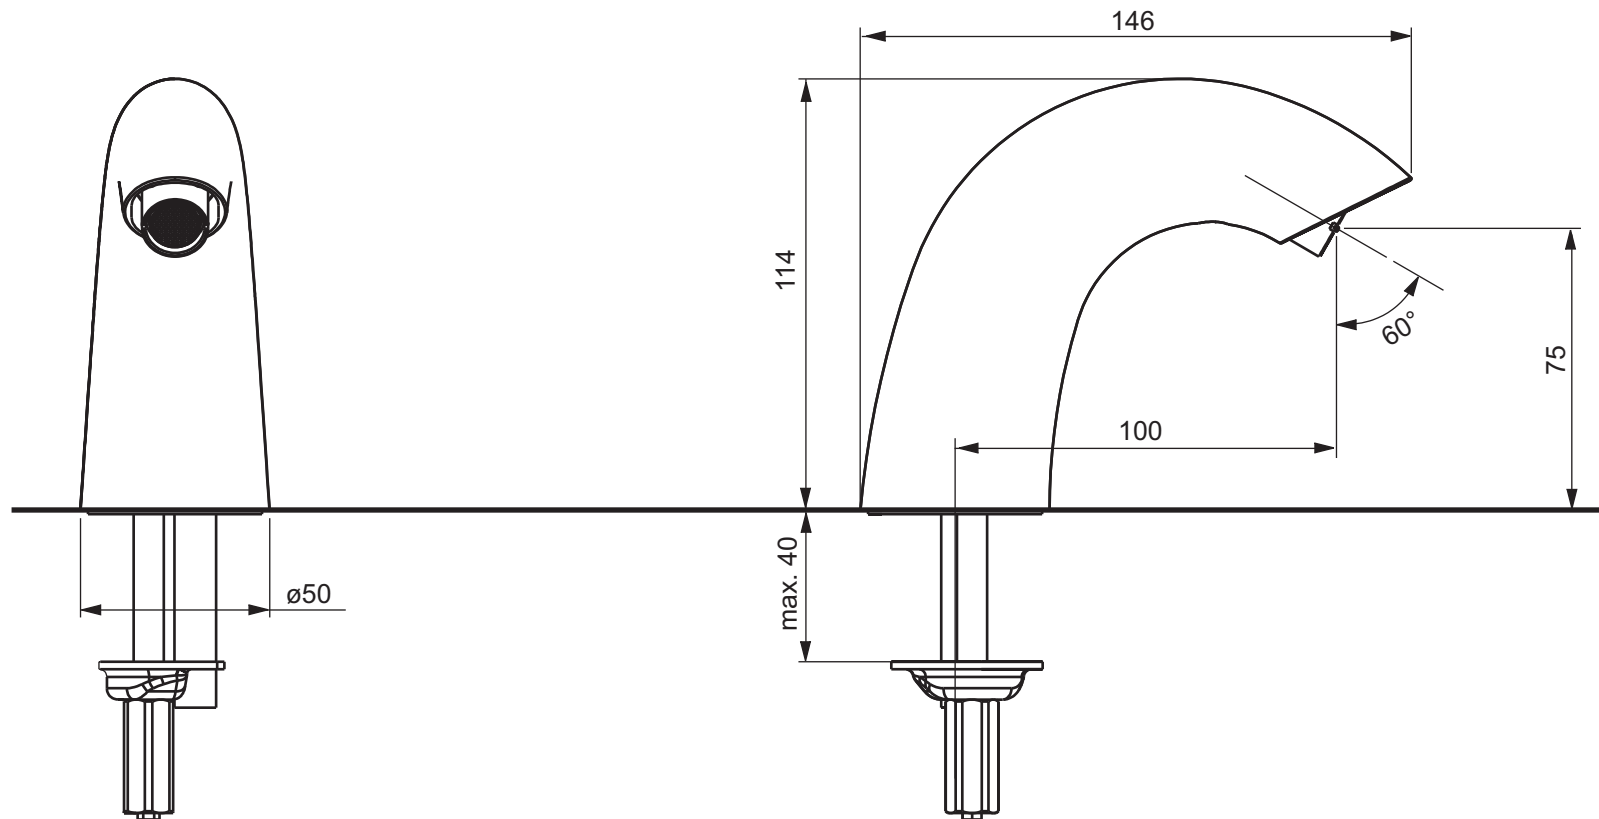

Designation		<b>TOTO</b>	
<b>PUBLIC SERIES</b> Auto faucet curved TEN40AWV105			
Altered		Scale <b>1:2</b>	
		Signed	T.G.
		Date	06/09/2010
<small>This drawing including the respective data may neither be duplicated nor modified nor altered without the consent of TOTO Europe GmbH. The usage of the data/technical drawings takes place at user's own risk and under exclusion of any liability of TOTO Europe GmbH and/or of the companies of the TOTO-Group. The indicated dimensions are not binding; products are subject to change. Measurements shown may be subject to small variations or are indicative.</small>			

Designation		<b>PUBLIC SERIES</b>		<b>TOTO</b>
		Auto faucet curved		
		TEN40AWV205		
Altered		Scale		This drawing including the respective data may neither be duplicated nor modified nor altered without the consent of TOTO Europe GmbH. The usage of the data/technical drawings takes place at user's own risk and under exclusion of any liability of TOTO Europe GmbH and/or of the companies of the TOTO-Group. The indicated dimensions are not binding; products are subject to change. Measurements shown may be subject to small variations or are indicative.
		1:2		
		Signed	T.G.	
		Date	06/09/2010	

Designation		<b>TOTO</b>	
<b>PUBLIC SERIES</b> Auto faucet modern curved TEN12AWV105			
Altered		Scale	
		1:5	
		Signed	T.G.
		Date	06/09/2010
<small>This drawing including the respective data may neither be duplicated nor modified nor altered without the consent of TOTO Europe GmbH. The usage of the data/technical drawings takes place at user's own risk and under exclusion of any liability of TOTO Europe GmbH and/or of the companies of the TOTO-Group. The indicated dimensions are not binding; products are subject to change. Measurements shown may be subject to small variations or are indicative.</small>			