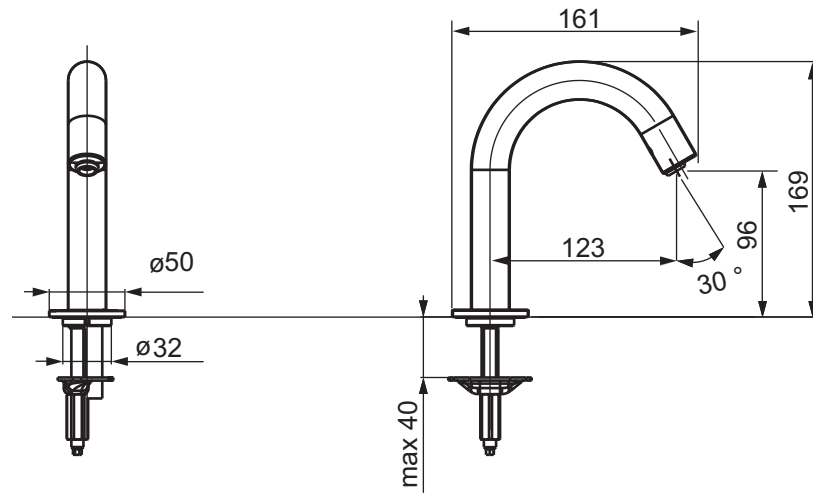

Designation		TOTO	
PUBLIC SERIES Auto faucet modern curved TEN12AWV105			
Altered		Scale	
		1:5	
		Signed	T.G.
		Date	06/09/2010
This drawing including the respective data may neither be duplicated nor modified nor altered without the consent of TOTO Europe GmbH. The usage of the data/technical drawings takes place at user's own risk and under exclusion of any liability of TOTO Europe GmbH and/or of the companies of the TOTO-Group. The indicated dimensions are not binding; products are subject to change. Measurements shown may be subject to small variations or are indicative.