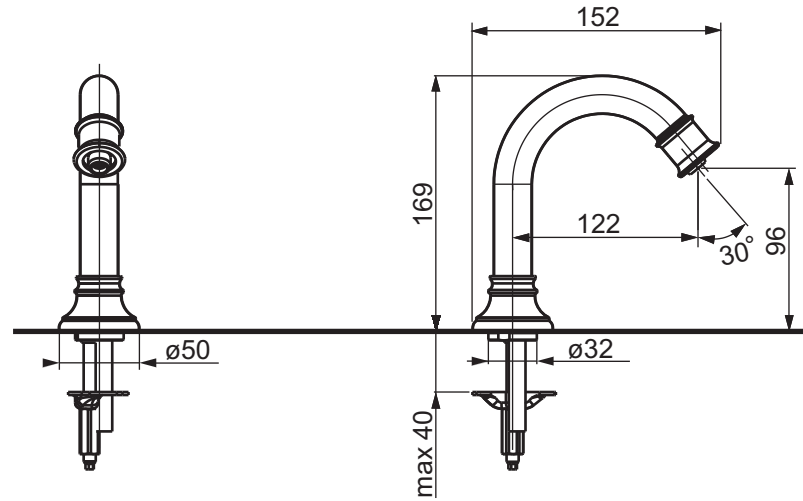

Designation		<b>TOTO</b>	
<b>PUBLIC SERIES</b> Auto faucet curved TEN40AWV105			
Altered		Scale <b>1:2</b>	
		Signed	T.G.
		Date	06/09/2010
<small>This drawing including the respective data may neither be duplicated nor modified nor altered without the consent of TOTO Europe GmbH. The usage of the data/technical drawings takes place at user's own risk and under exclusion of any liability of TOTO Europe GmbH and/or of the companies of the TOTO-Group. The indicated dimensions are not binding; products are subject to change. Measurements shown may be subject to small variations or are indicative.</small>			

Designation		<b>PUBLIC SERIES</b>		<b>TOTO</b>
		Auto faucet curved		
		TEN40AWV205		
Altered		Scale		This drawing including the respective data may neither be duplicated nor modified nor altered without the consent of TOTO Europe GmbH. The usage of the data/technical drawings takes place at user's own risk and under exclusion of any liability of TOTO Europe GmbH and/or of the companies of the TOTO-Group. The indicated dimensions are not binding; products are subject to change. Measurements shown may be subject to small variations or are indicative.
		1:2		
		Signed	T.G.	
		Date	06/09/2010	

Designation		<b>TOTO</b>	
<b>PUBLIC SERIES</b> Auto faucet modern curved TEN12AWV105			
Altered		Scale	
		1:5	
		Signed	T.G.
		Date	06/09/2010
<small>This drawing including the respective data may neither be duplicated nor modified nor altered without the consent of TOTO Europe GmbH. The usage of the data/technical drawings takes place at user's own risk and under exclusion of any liability of TOTO Europe GmbH and/or of the companies of the TOTO-Group. The indicated dimensions are not binding; products are subject to change. Measurements shown may be subject to small variations or are indicative.</small>			