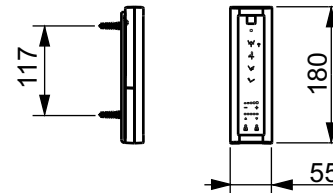

±0=OKFFB

TO BE COMBINED WITH:

- | | |
|---|---------------|
| 1. RP WC, wall-hung, just to be used for the mentioned WASHLET® | CW542ERY |
| 2. Flush Plate for TOTO Sanitary Modul | MB175M#SS |
| 3. Sanitary Modul for WASHLET® with automatic flush | WH182EAT |
| | WH183EAT (UK) |

Designation		TOTO	
WASHLET® RX EWATER+, auto flush, incl. remote controller TCF895CG			
Altered		Scale	This drawing including the respective data may neither be duplicated nor modified nor altered without the consent of TOTO Europe GmbH. The usage of the data/technical drawings takes place at user's own risk and under exclusion of any liability of TOTO Europe GmbH and/or of the companies of the TOTO-Group. The indicated dimensions are not binding; products are subject to change.
		1:10	
		Signed	
		Date	19/04/2023