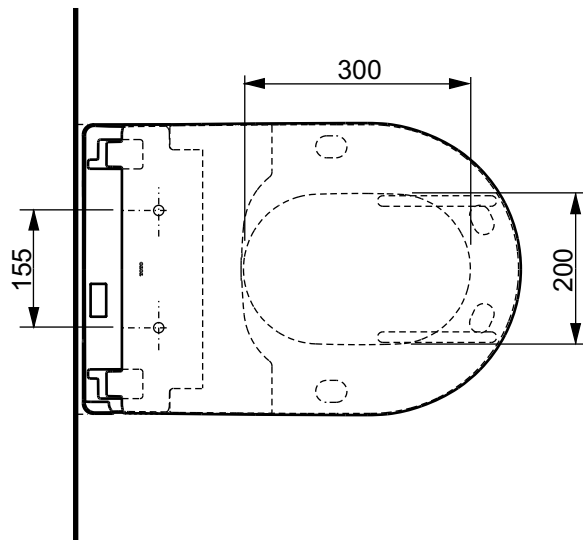

±0=OKFFB

TO BE COMBINED WITH:

- | | |
|---|---------------|
| 1. RP WC, wall-hung, just to be used for the mentioned WASHLET® | CW542ERY |
| 2. Flush Plate for TOTO Sanitary Modul | MB175M#SS |
| 3. Sanitary Modul for WASHLET® with automatic flush | WH182EAT |
| | WH183EAT (UK) |

Designation		TOTO	
WASHLET® RX EWATER+, auto flush, incl. remote controller TCF895CG			
Altered		Scale	This drawing including the respective data may neither be duplicated nor modified nor altered without the consent of TOTO Europe GmbH. The usage of the data/technical drawings takes place at user's own risk and under exclusion of any liability of TOTO Europe GmbH and/or of the companies of the TOTO-Group. The indicated dimensions are not binding; products are subject to change.
		1:10	
		Signed	
		Date	19/04/2023